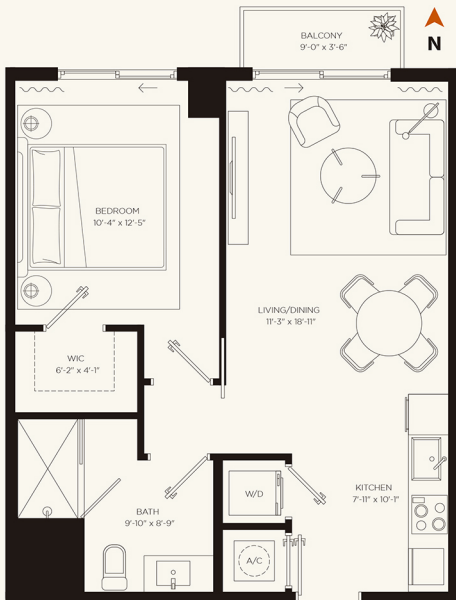

THE CROSBY

MIAMI WORLDCENTER

The RESIDENCES

S2 Studio / 1 Bath

INTERIOR
400 SF | 37 m²

EXTERIOR
30 SF | 3 m²

TOTAL AREA
430 SF | 40 m²

MIAMI LIVING
Downtown Sophistication

THE CROSBY

MIAMI WORLDCENTER

The RESIDENCES

S1 Studio / 1 Bath

INTERIOR
350 SF | 33 m²

EXTERIOR
30 SF | 3 m²

TOTAL AREA
380 SF | 36 m²

MIAMI LIVING
Downtown Sophistication

THE CROSBY

MIAMI WORLDCENTER

The RESIDENCES

A2
1 Bed / 1 Bath

INTERIOR
600 SF | 56 m²

EXTERIOR
30 SF | 3 m²

TOTAL AREA
630 SF | 59 m²

MIAMI LIVING
Downtown Sophistication

THE CROSBY

MIAMI WORLDCENTER

The RESIDENCES

A1
1 Bed / 1 Bath

INTERIOR
600 SF | 56 m²

EXTERIOR
30 SF | 3 m²

TOTAL AREA
630 SF | 59 m²

MIAMI LIVING
Downtown Sophistication