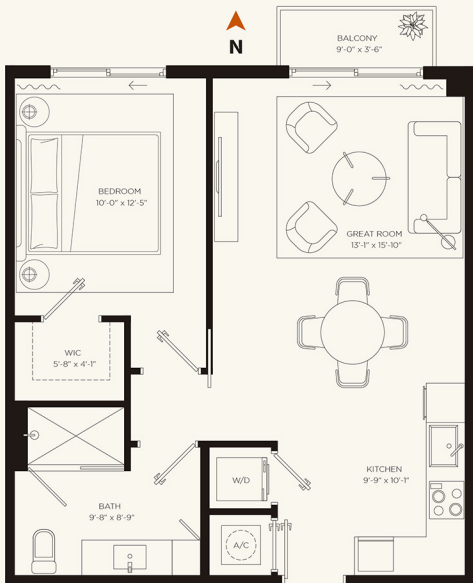

THE CROSBY

MIAMI WORLDCENTER

The RESIDENCES

S2 Studio / 1 Bath

INTERIOR
400 SF | 37 m²

EXTERIOR
30 SF | 3 m²

TOTAL AREA
430 SF | 40 m²

MIAMI LIVING
Downtown Sophistication

THE CROSBY

MIAMI WORLDCENTER

The RESIDENCES

B1
2 Bed / 2 Bath

INTERIOR
825 SF | 77 m²

EXTERIOR
100 SF | 9 m²

TOTAL AREA
925 SF | 86 m²

MIAMI LIVING
Downtown Sophistication

THE CROSBY

MIAMI WORLDCENTER

The RESIDENCES

A3
1 Bed / 1 Bath

INTERIOR
650 SF | 60 m²

EXTERIOR
30 SF | 3 m²

TOTAL AREA
680 SF | 63 m²

MIAMI LIVING
Downtown Sophistication

THE CROSBY

MIAMI WORLDCENTER

The RESIDENCES

A2
1 Bed / 1 Bath

INTERIOR
600 SF | 56 m²

EXTERIOR
30 SF | 3 m²

TOTAL AREA
630 SF | 59 m²

MIAMI LIVING
Downtown Sophistication