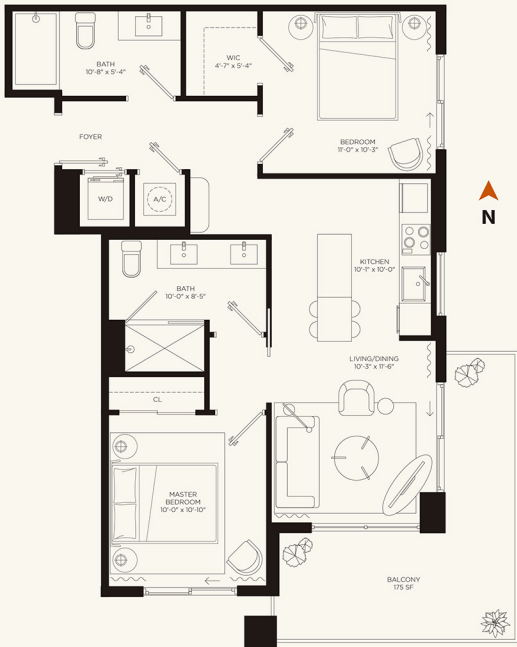

THE CROSBY

MIAMI WORLDCENTER

The RESIDENCES

S2 Studio / 1 Bath

INTERIOR
400 SF | 37 m²

EXTERIOR
30 SF | 3 m²

TOTAL AREA
430 SF | 40 m²

MIAMI LIVING
Downtown Sophistication

THE CROSBY

MIAMI WORLDCENTER

The RESIDENCES

S1 Studio / 1 Bath

INTERIOR
350 SF | 33 m²

EXTERIOR
30 SF | 3 m²

TOTAL AREA
380 SF | 36 m²

MIAMI LIVING
Downtown Sophistication

THE CROSBY

MIAMI WORLDCENTER

The RESIDENCES

B1.1 2 Bed / 2 Bath

INTERIOR
825 SF | 77 m²

EXTERIOR
175 SF | 16 m²

TOTAL AREA
1000 SF | 93 m²

MIAMI LIVING
Downtown Sophistication

THE CROSBY

MIAMI WORLDCENTER

The RESIDENCES

B1
2 Bed / 2 Bath

INTERIOR
825 SF | 77 m²

EXTERIOR
100 SF | 9 m²

TOTAL AREA
925 SF | 86 m²

MIAMI LIVING
Downtown Sophistication