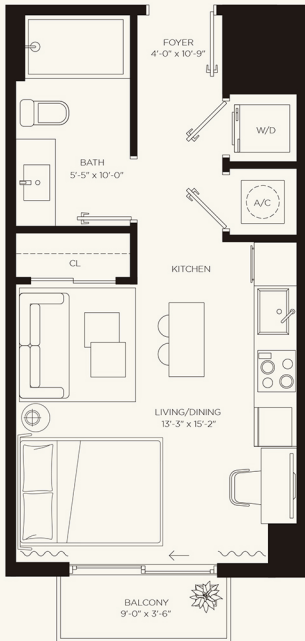

THE CROSBY

MIAMI WORLDCENTER

The RESIDENCES

S2 Studio / 1 Bath

INTERIOR
400 SF | 37 m²

EXTERIOR
30 SF | 3 m²

TOTAL AREA
430 SF | 40 m²

MIAMI LIVING
Downtown Sophistication

THE CROSBY

MIAMI WORLDCENTER

The RESIDENCES

S1 Studio / 1 Bath

INTERIOR
350 SF | 33 m²

EXTERIOR
30 SF | 3 m²

TOTAL AREA
380 SF | 36 m²

MIAMI LIVING
Downtown Sophistication

THE CROSBY

MIAMI WORLDCENTER

The RESIDENCES

B1.1 2 Bed / 2 Bath

INTERIOR
825 SF | 77 m²

EXTERIOR
175 SF | 16 m²

TOTAL AREA
1000 SF | 93 m²

MIAMI LIVING
Downtown Sophistication

THE CROSBY

MIAMI WORLDCENTER

The RESIDENCES

B1
2 Bed / 2 Bath

INTERIOR
825 SF | 77 m²

EXTERIOR
100 SF | 9 m²

TOTAL AREA
925 SF | 86 m²

MIAMI LIVING
Downtown Sophistication