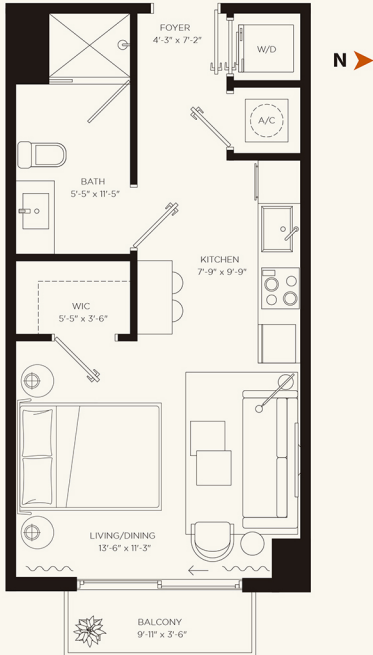

THE CROSBY

MIAMI WORLDCENTER

The RESIDENCES

S2 Studio / 1 Bath

INTERIOR
400 SF | 37 m²

EXTERIOR
30 SF | 3 m²

TOTAL AREA
430 SF | 40 m²

MIAMI LIVING
Downtown Sophistication

THE CROSBY

MIAMI WORLDCENTER

The RESIDENCES

S1 Studio / 1 Bath

INTERIOR
350 SF | 33 m²

EXTERIOR
30 SF | 3 m²

TOTAL AREA
380 SF | 36 m²

MIAMI LIVING
Downtown Sophistication

THE CROSBY

MIAMI WORLDCENTER

The RESIDENCES

B1.1 2 Bed / 2 Bath

INTERIOR
825 SF | 77 m²

EXTERIOR
175 SF | 16 m²

TOTAL AREA
1000 SF | 93 m²

MIAMI LIVING
Downtown Sophistication

THE CROSBY

MIAMI WORLDCENTER

The RESIDENCES

B1
2 Bed / 2 Bath

INTERIOR
825 SF | 77 m²

EXTERIOR
100 SF | 9 m²

TOTAL AREA
925 SF | 86 m²

MIAMI LIVING
Downtown Sophistication