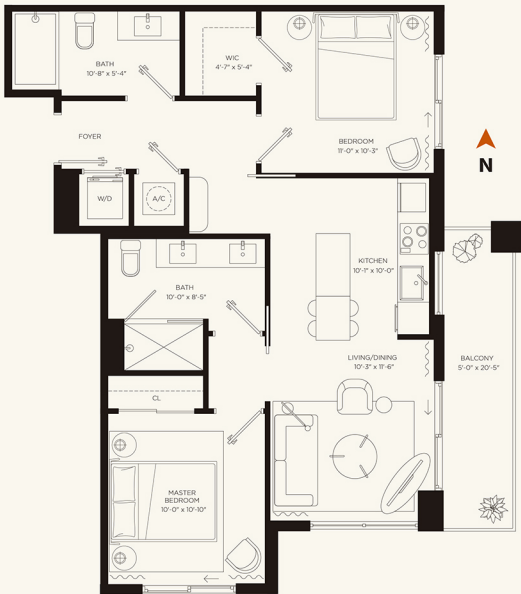

THE CROSBY

MIAMI WORLDCENTER

The RESIDENCES

S2 Studio / 1 Bath

INTERIOR
400 SF | 37 m²

EXTERIOR
30 SF | 3 m²

TOTAL AREA
430 SF | 40 m²

MIAMI LIVING
Downtown Sophistication

THE CROSBY

MIAMI WORLDCENTER

The RESIDENCES

S1 Studio / 1 Bath

INTERIOR
350 SF | 33 m²

EXTERIOR
30 SF | 3 m²

TOTAL AREA
380 SF | 36 m²

MIAMI LIVING
Downtown Sophistication

THE CROSBY

MIAMI WORLDCENTER

The RESIDENCES

B1
2 Bed / 2 Bath

INTERIOR
825 SF | 77 m²

EXTERIOR
100 SF | 9 m²

TOTAL AREA
925 SF | 86 m²

MIAMI LIVING
Downtown Sophistication

THE CROSBY

MIAMI WORLDCENTER

The RESIDENCES

A3
1 Bed / 1 Bath

INTERIOR
650 SF | 60 m²

EXTERIOR
30 SF | 3 m²

TOTAL AREA
680 SF | 63 m²

MIAMI LIVING
Downtown Sophistication